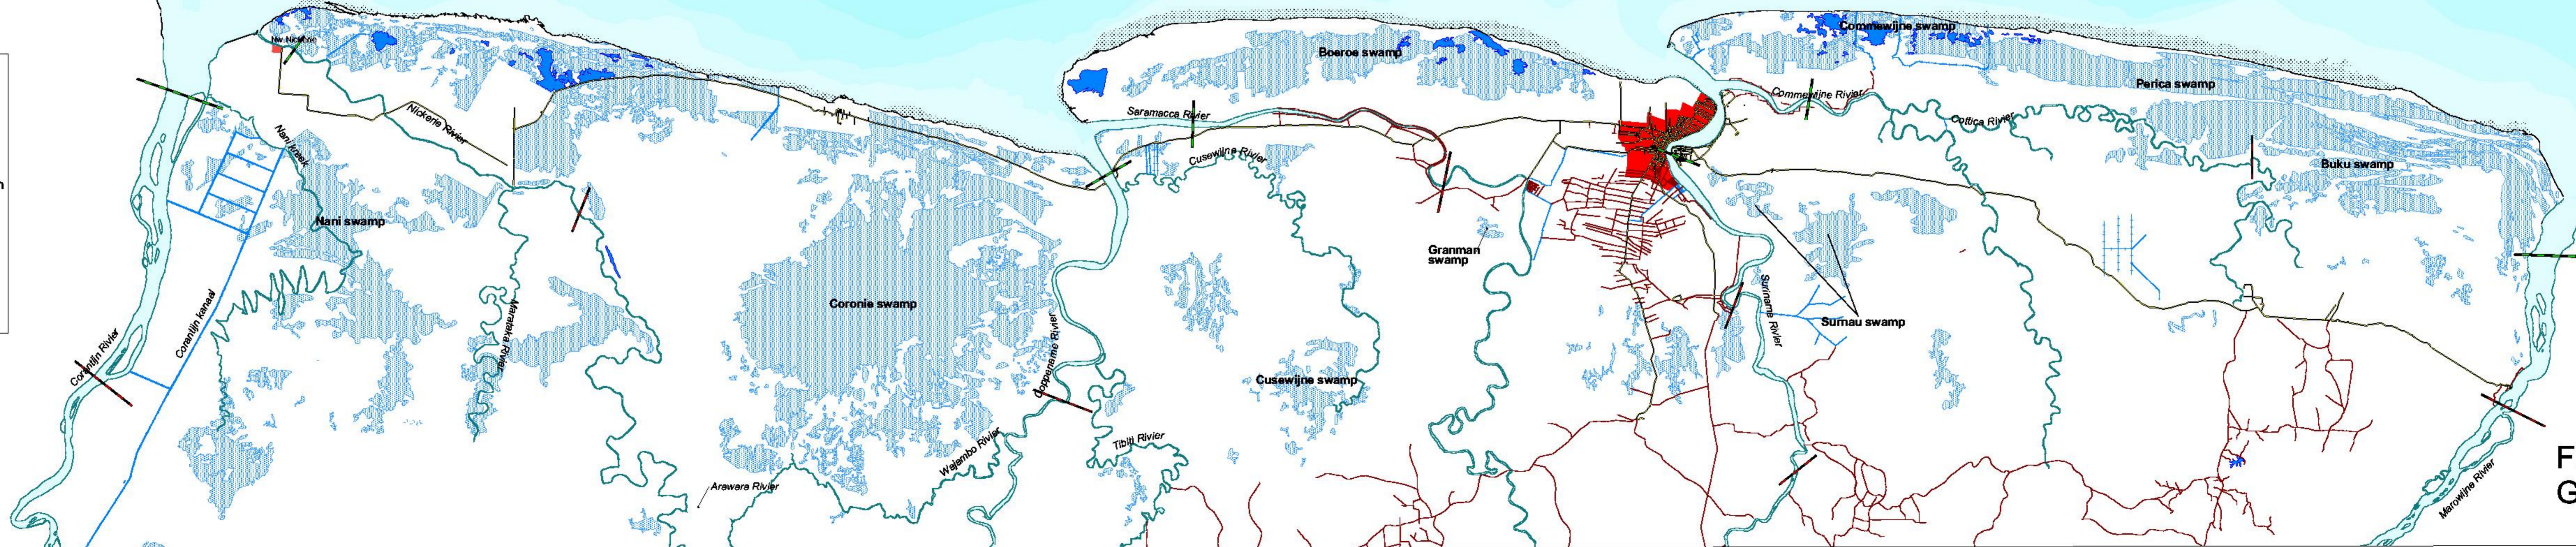

SURINAME

Coastal Zone

ATLANTIC OCEAN

GUYANA

- Legend**
- Settlement
 - Paved road
 - Unpaved road
 - Minimum salt intrusion
 - Maximum salt intrusion
 - River
 - Creek
 - Canal
 - ▨ Mudbank
 - Lagoon
 - ▨ Swamp

FRENCH
GUIANA