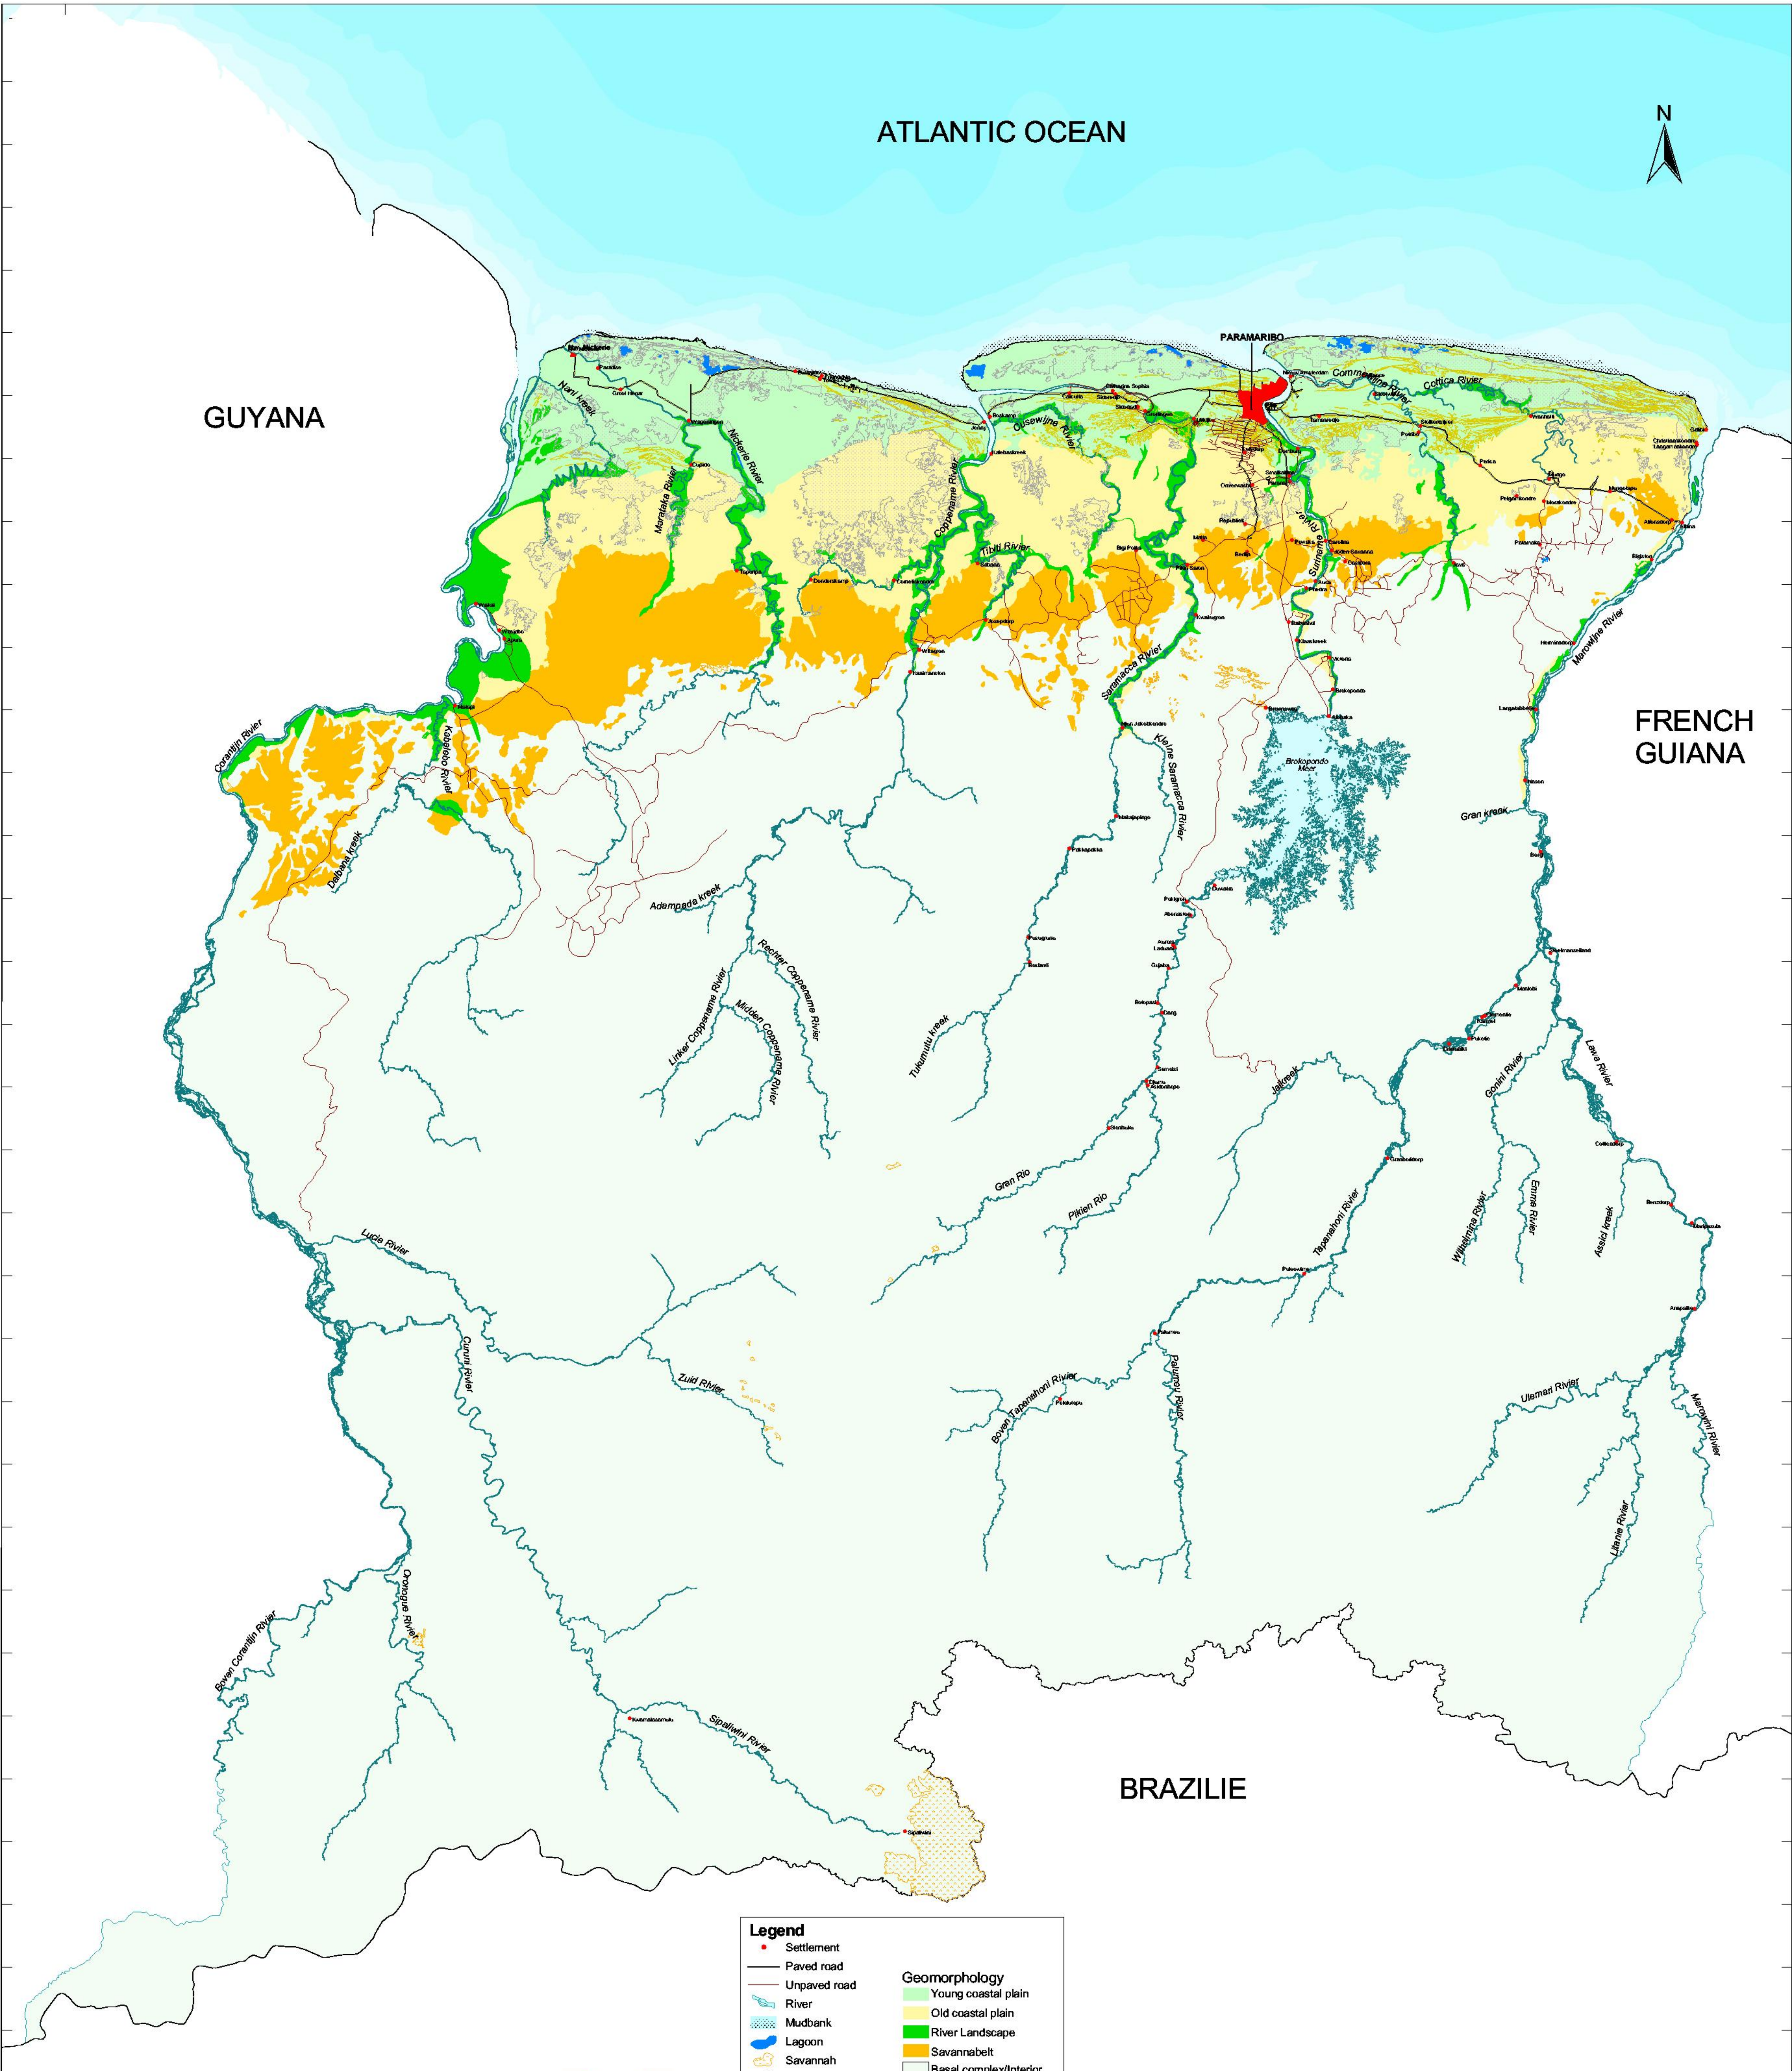

SURINAME

Geomorphology

ATLANTIC OCEAN

GUYANA

FRENCH GUIANA

BRAZILIE

Legend

- Settlement
- Paved road
- - - Unpaved road
- River
- ▨ Mudbank
- ▩ Lagoon
- ▨ Savannah
- ▨ Swamp

Geomorphology

- ▨ Young coastal plain
- ▨ Old coastal plain
- ▨ River Landscape
- ▨ Savannabelt
- ▨ Basal complex/Interior