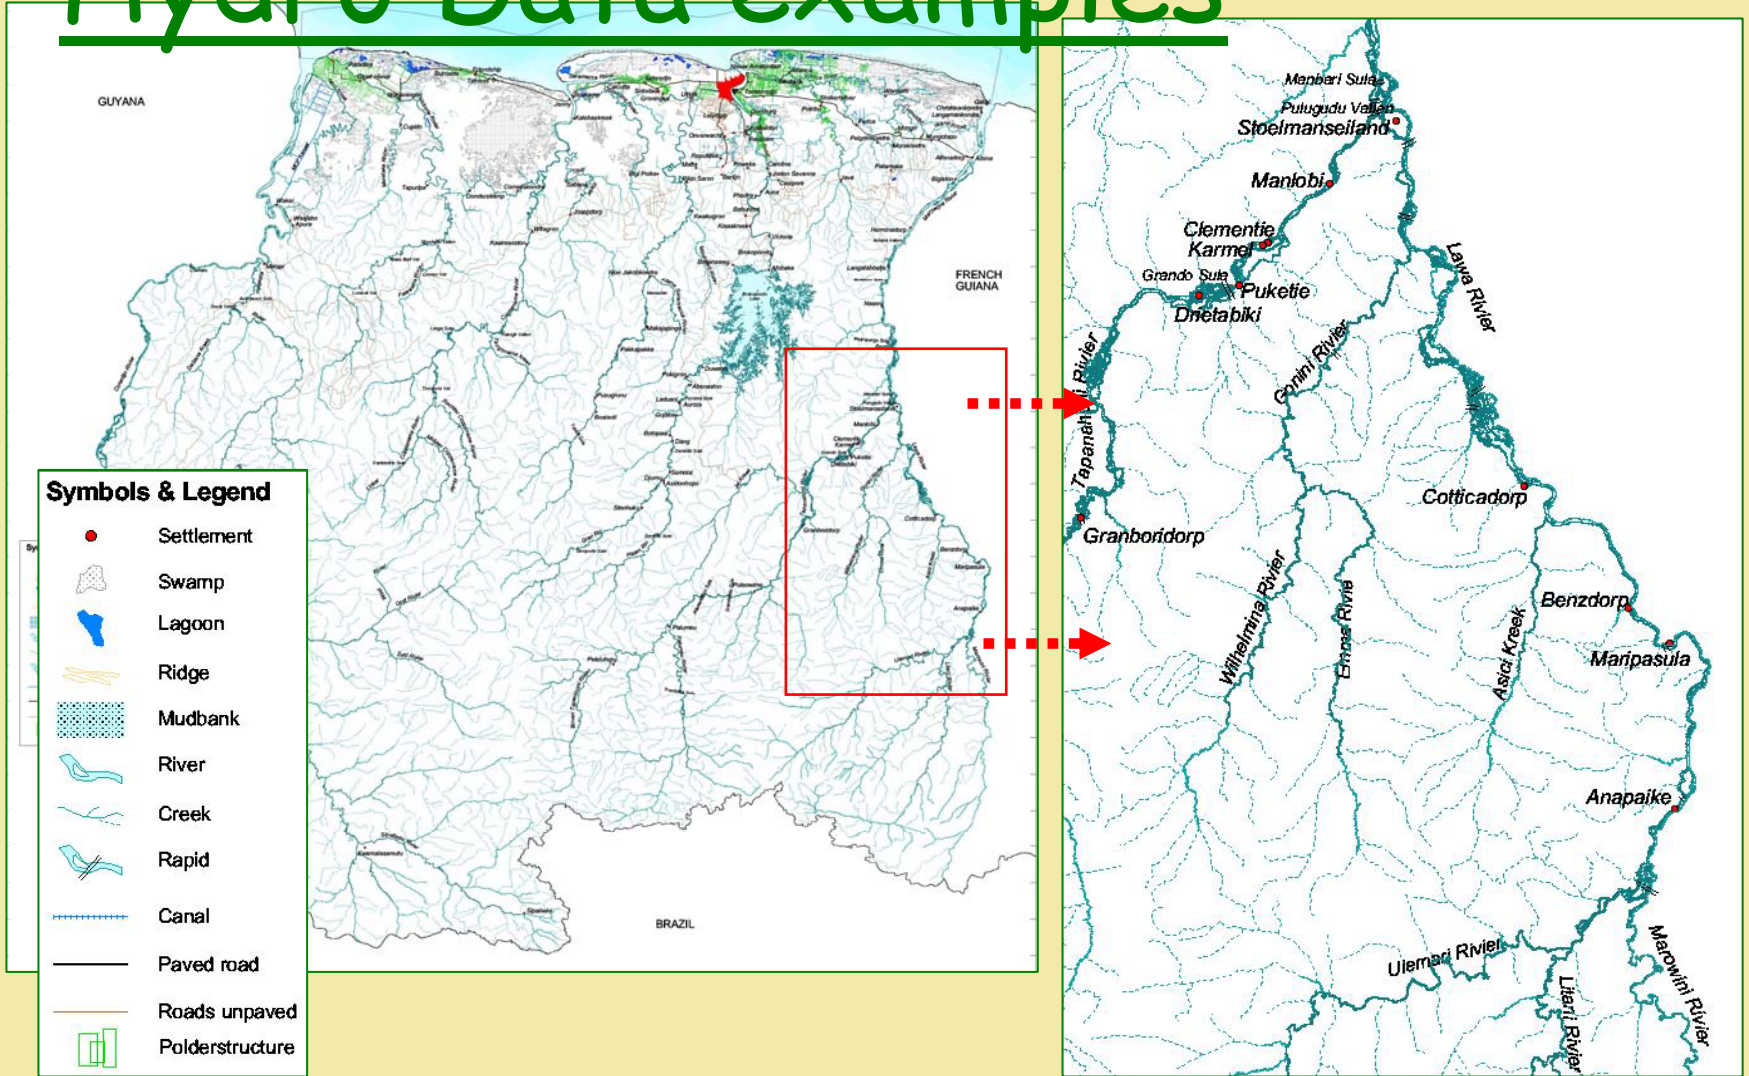

# Data

- Hydrography
- Infrastructure
- Demography
- Land use
- Vegetation
- Topography
- Geology
- Soil
- Landforms

# Hydro Data Source

- CBL Topographic maps
- Nation-wide coverage
- Scale 1:100,000
- Projection: SURTM

# Hydro Data Overview

- Rivers
- Creeks: large, medium & small
- Brokopondo lake
- Atlantic ocean
- Canals (Saramacca canal)

# Hydro Data examples